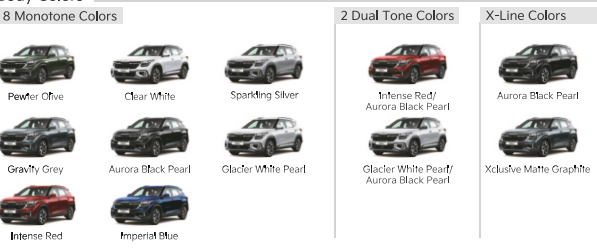

Body Colors